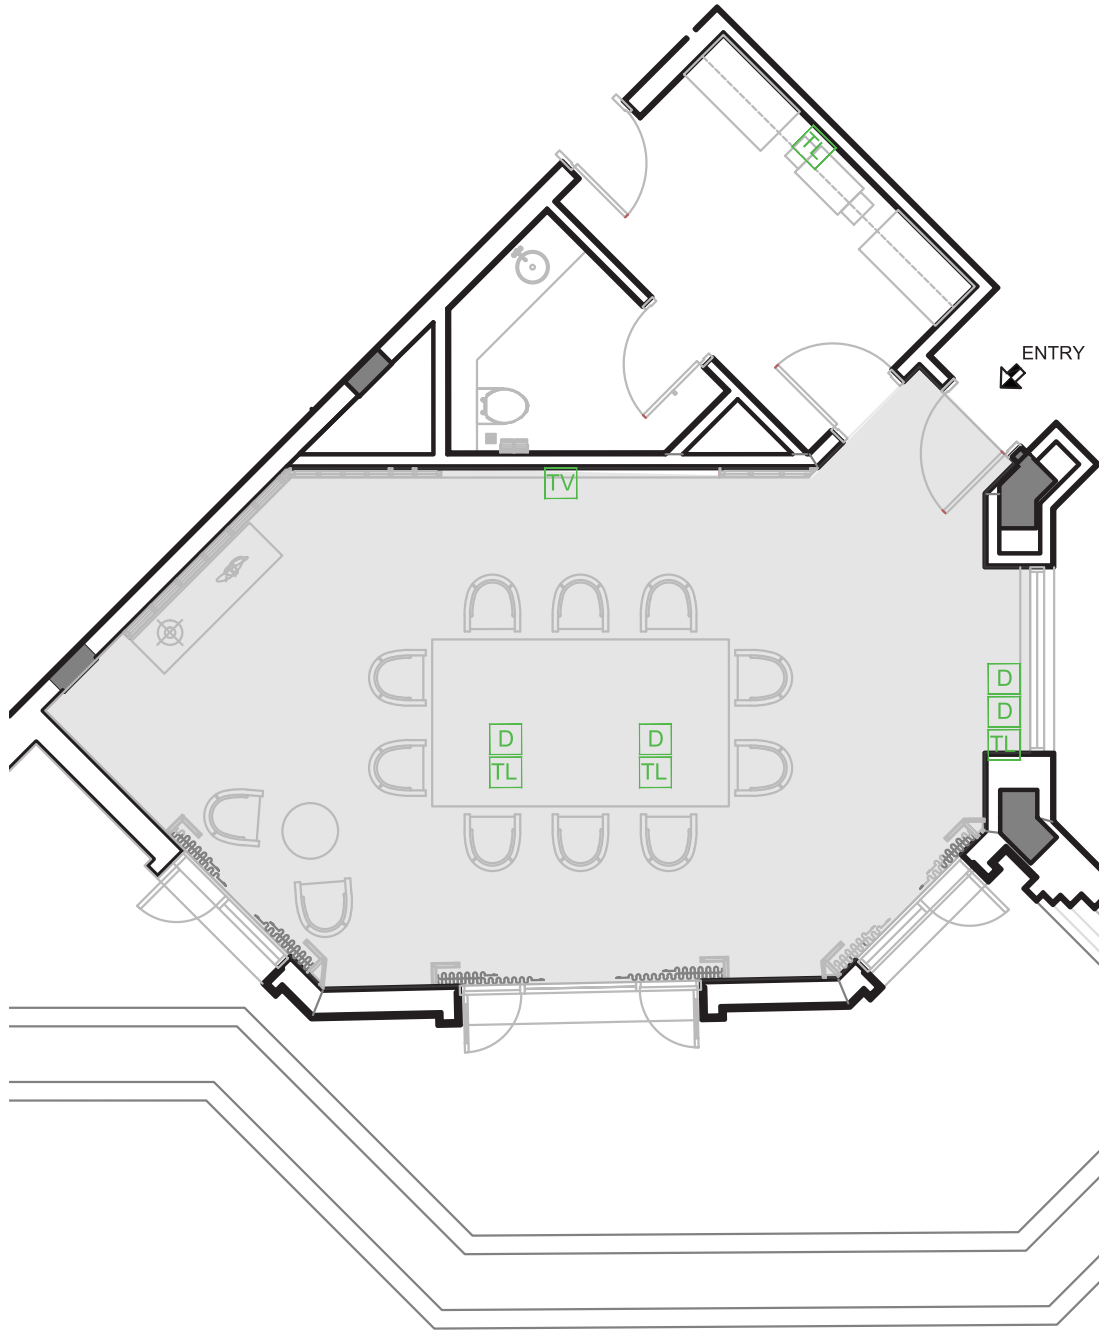

THE LEELA PALACE  
UDAIPUR

THE LEELA PALACE UDAIPUR  
Lake Pichola, P. O. Box No. 125  
Udaipur - 313 001  
T. +91 (294) 670 1234  
T. +91 (294) 309 1234  
F. +91 (294) 670 1212

## KANGAN

	USABLE AREA FOR MEETING ROOM		COMPUTER
	TELEPHONE SOCKET		MIKE
	DATA SOCKET		HDMI TYPE 1
	16 AMP SOCKET		HDMI TYPE 2
	TV SOCKET		HDMI TYPE 3
	5 AMP SOCKET		
	CHANDELIER		
	PARTITION		
	PROJECTOR		
	SCREEN		