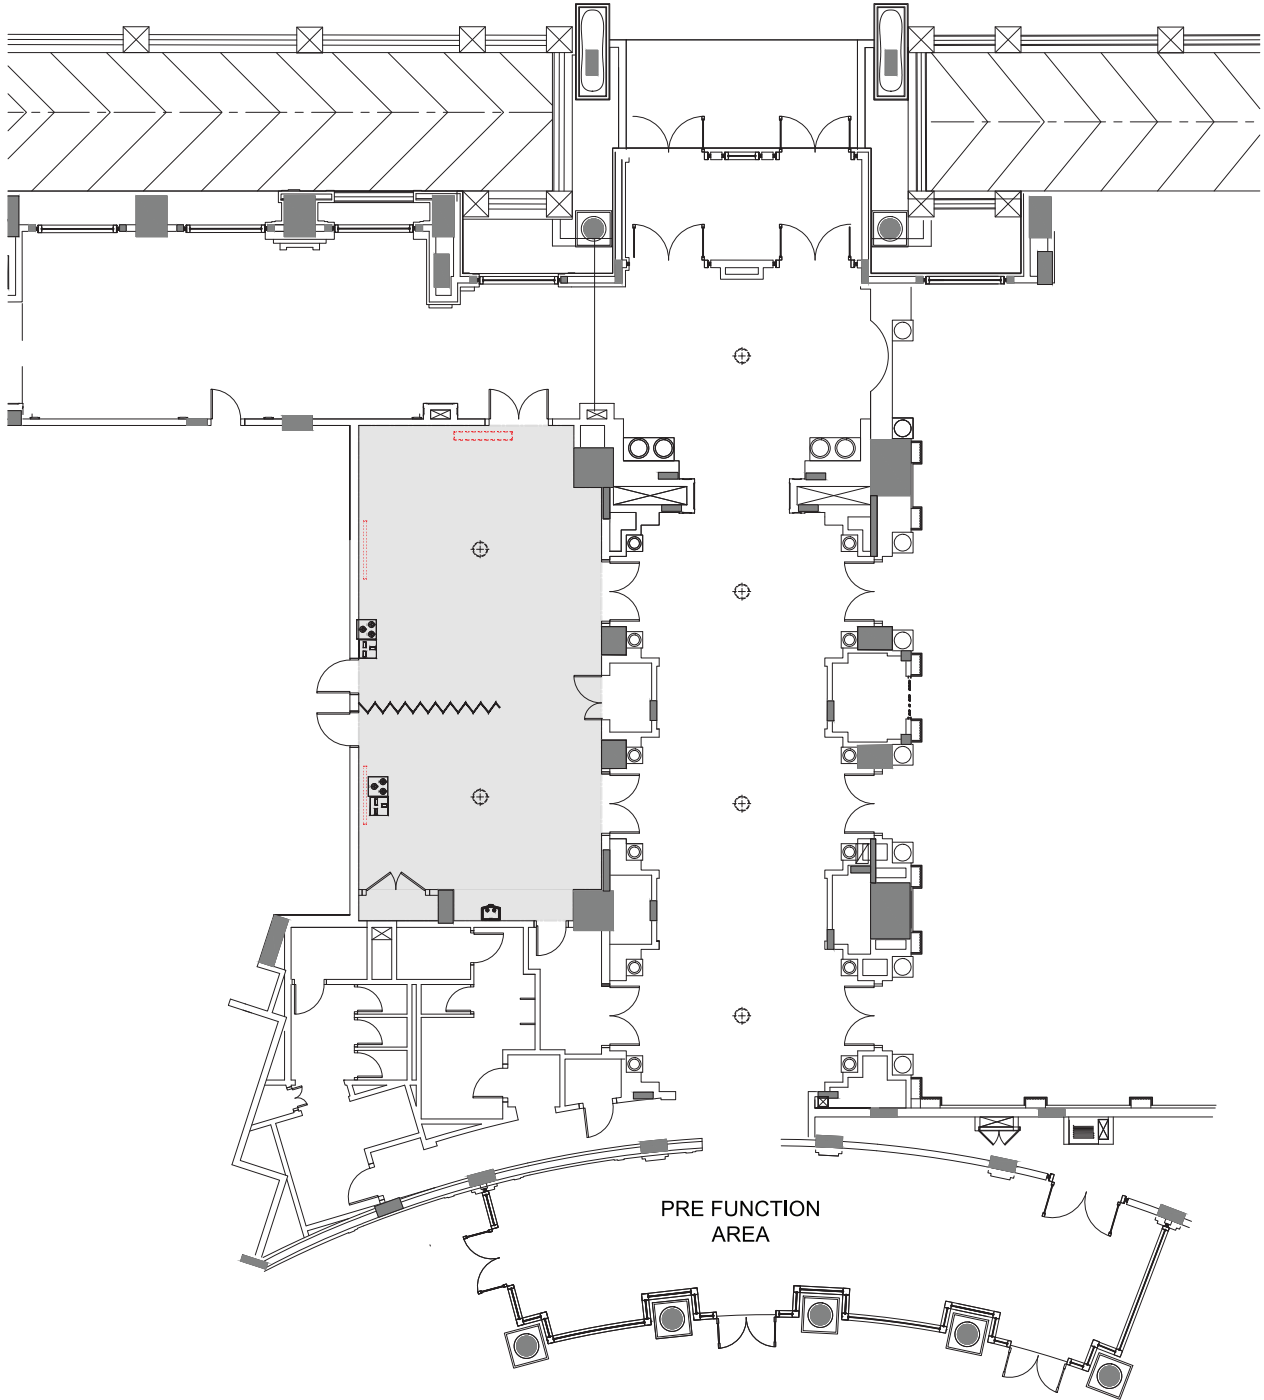

THE LEELA PALACE
NEW DELHI

THE LEELA PALACE NEW DELHI
Chanakyapuri, Diplomatic
Enclave - 110 023
T. +91 (11) 3933 1234
F. +91 (11) 3933 1235

ROYAL BALLROOM

	USABLE AREA FOR MEETING ROOM		TELEPHONE SOCKET
	16 AMPS SOCKET		MIKE
	TV SOCKET		CHANDELIER
	5 AMP SOCKET		PROJECTOR
	PARTITION		
	SCREEN		