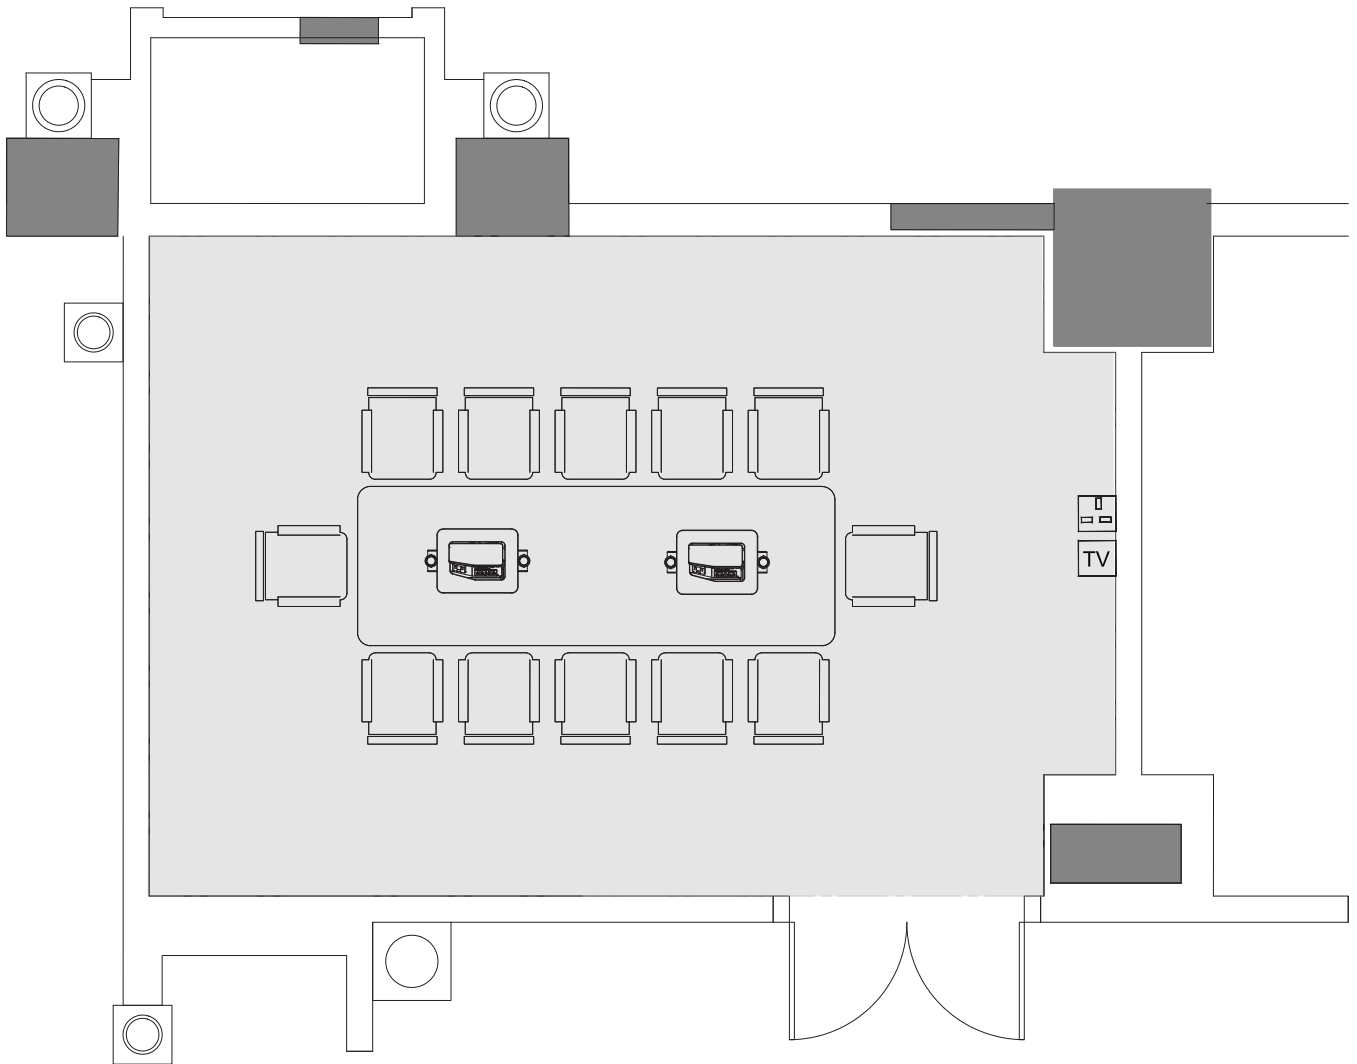

THE LEEA PALACE
NEW DELHI

THE LEEA PALACE NEW DELHI
Chanakyapuri, Diplomatic
Enclave - 110 023
T. +91 (11) 3933 1234
F. +91 (11) 3933 1235

MEETING ROOM - IV

-  USABLE AREA FOR MEETING ROOM
-  HDMI
-  16 AMPS SOCKET
-  TV SOCKET
-  5 AMP SOCKET
-  PROJECTOR