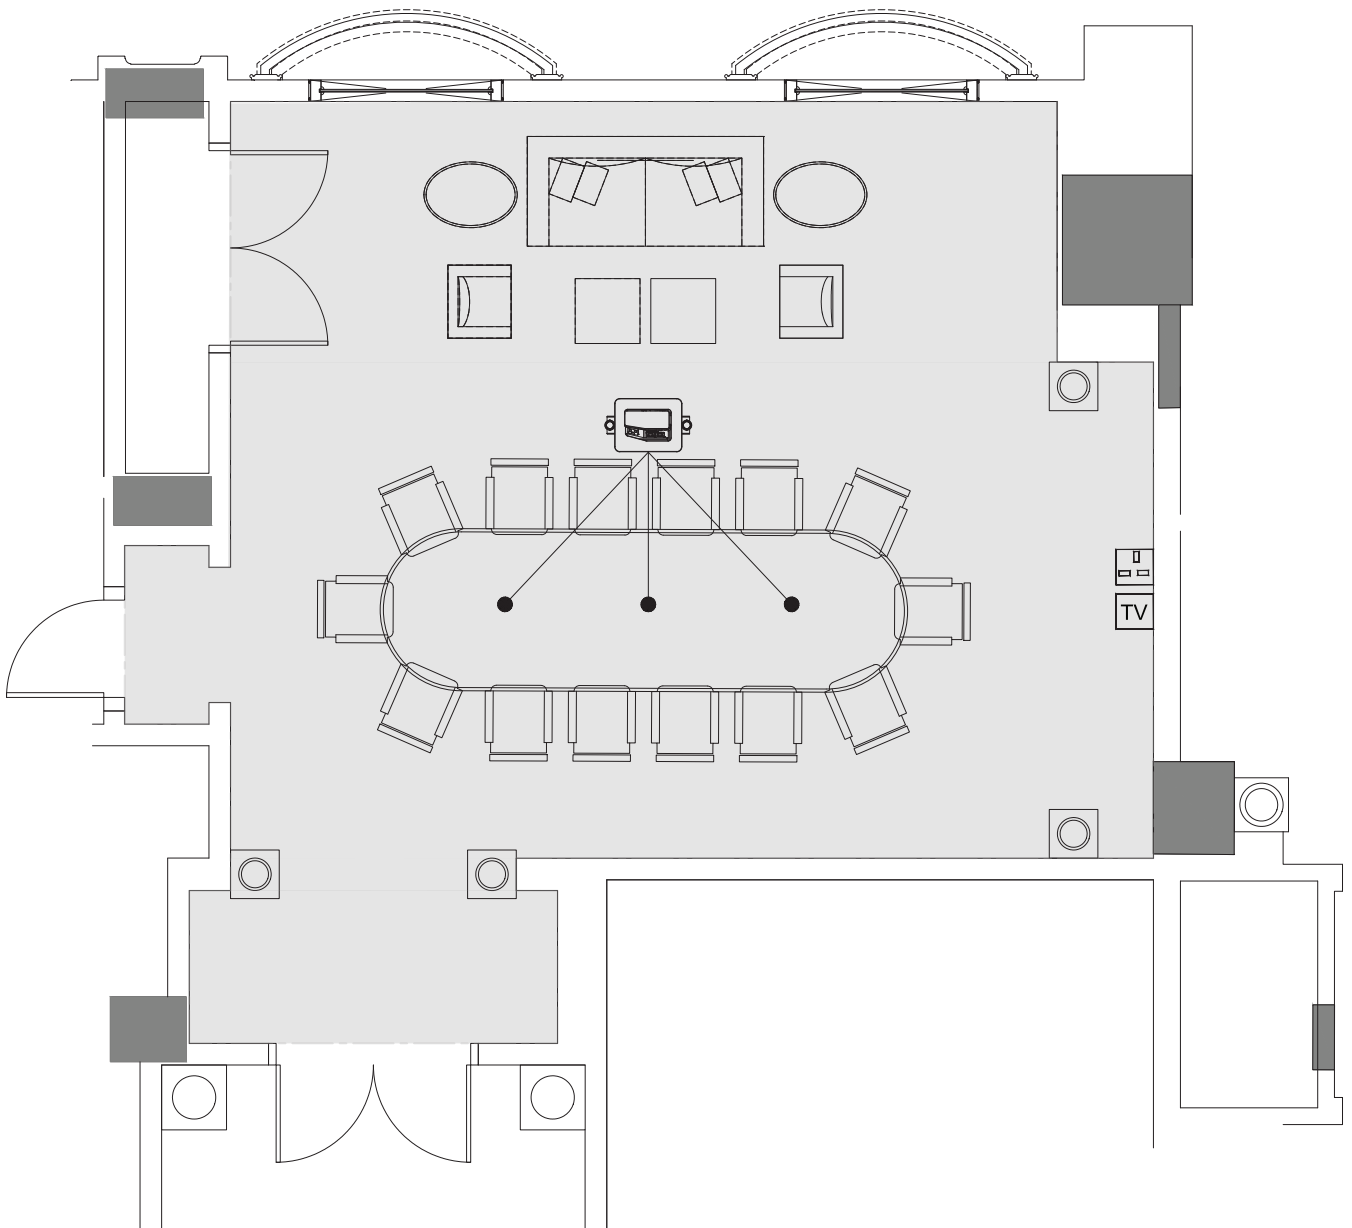

THE LEEA PALACE
NEW DELHI

THE LEEA PALACE NEW DELHI
Chanakyapuri, Diplomatic
Enclave - 110 023
T. +91 (11) 3933 1234
F. +91 (11) 3933 1235

CHAIRMAN'S BOARDROOM

- USABLE AREA FOR MEETING ROOM
-  HDMI
-  16 AMPS SOCKET
-  TV SOCKET
-  5 AMP SOCKET
-  PROJECTOR