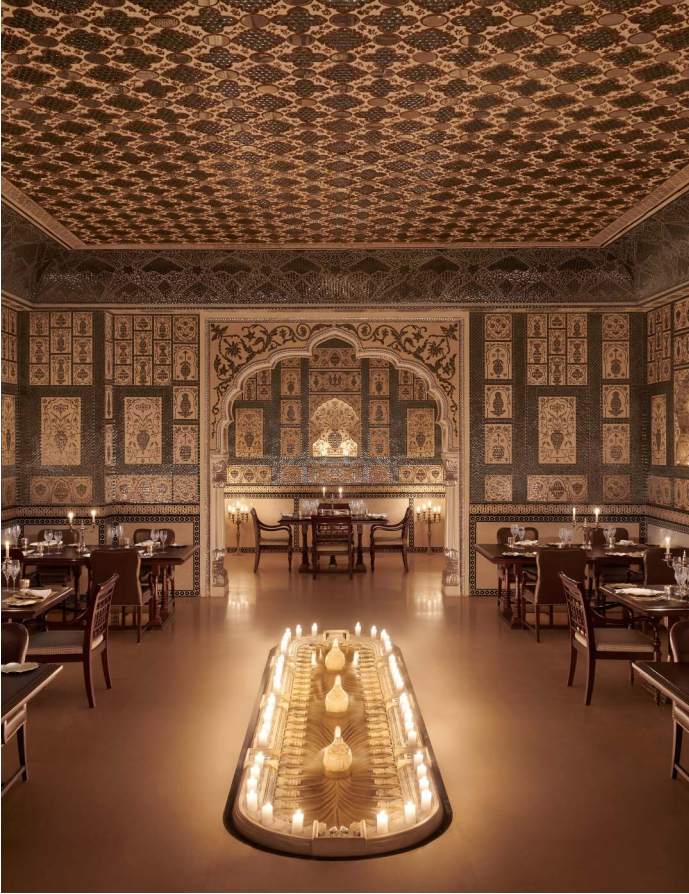

Mohan Mahal - Indian Speciality restaurant