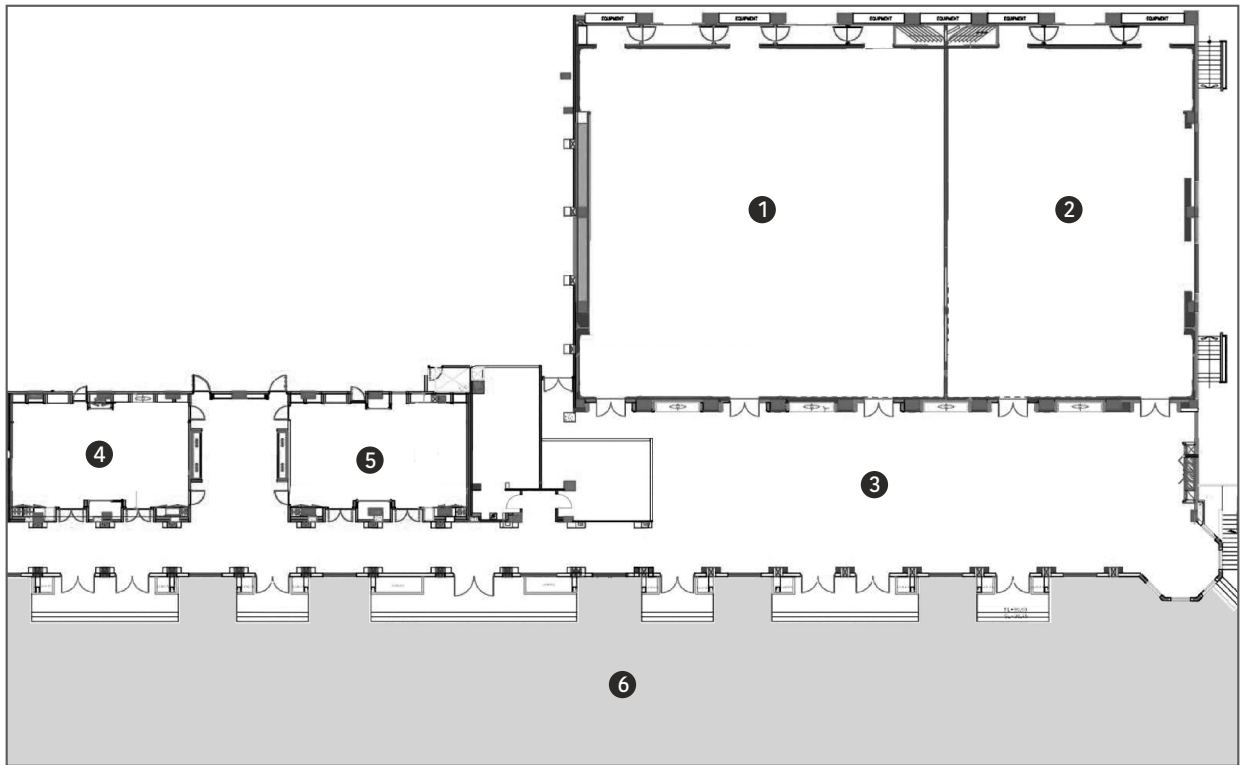

Royal Villa with Plunge Pool

BANQUET & MEETING ROOM FLOOR PLAN

- ❶ Vikram Aditya - 1
 ❷ Vikram Aditya - 2
 ❸ Pre Function
 ❹ Nahargarh
 ❺ Jaigarh
 ❻ Sundarban Lawns

VENUE	AREA SQ. FT.	DIMENSIONS L x W x H	THEATRE STYLE	CLUSTER SEATING	CLASS ROOM	BOARD ROOM	U-SHAPE	BANQUET	RECEPTION
Ballroom									
Vikram Aditya 1 & 2	10906	133 x 82 x 22	800	420	400	130	130	1000	800
Vikram Aditya 1	6560	80 x 82 x 22	500	230	225	60	60	400	300
Vikram Aditya 2	4346	53 x 82 x 22	275	170	100	50	50	200	150
Pre Function	4366	118 x 37 x 14							
Boardroom									
Boardroom 1	390	30 x 13 x 0	40	16	15	12	15	20	
Boardroom 2	390	30 x 13 x 0	40	16	15	12	15	20	
Other Spaces									
Nahargarh	972	36 x 27 x 13	60	40	36	27	25	65	50
Jaigarh	972	36 x 27 x 13	60	40	36	27	25	65	50
Studio	462	28 x 17 x 0				12			
Sundarban Lawns	33264	252 x 132	1500	1000	700		250	1800	1600
Kanishka Bagh	7440	120 x 62	300					200	200