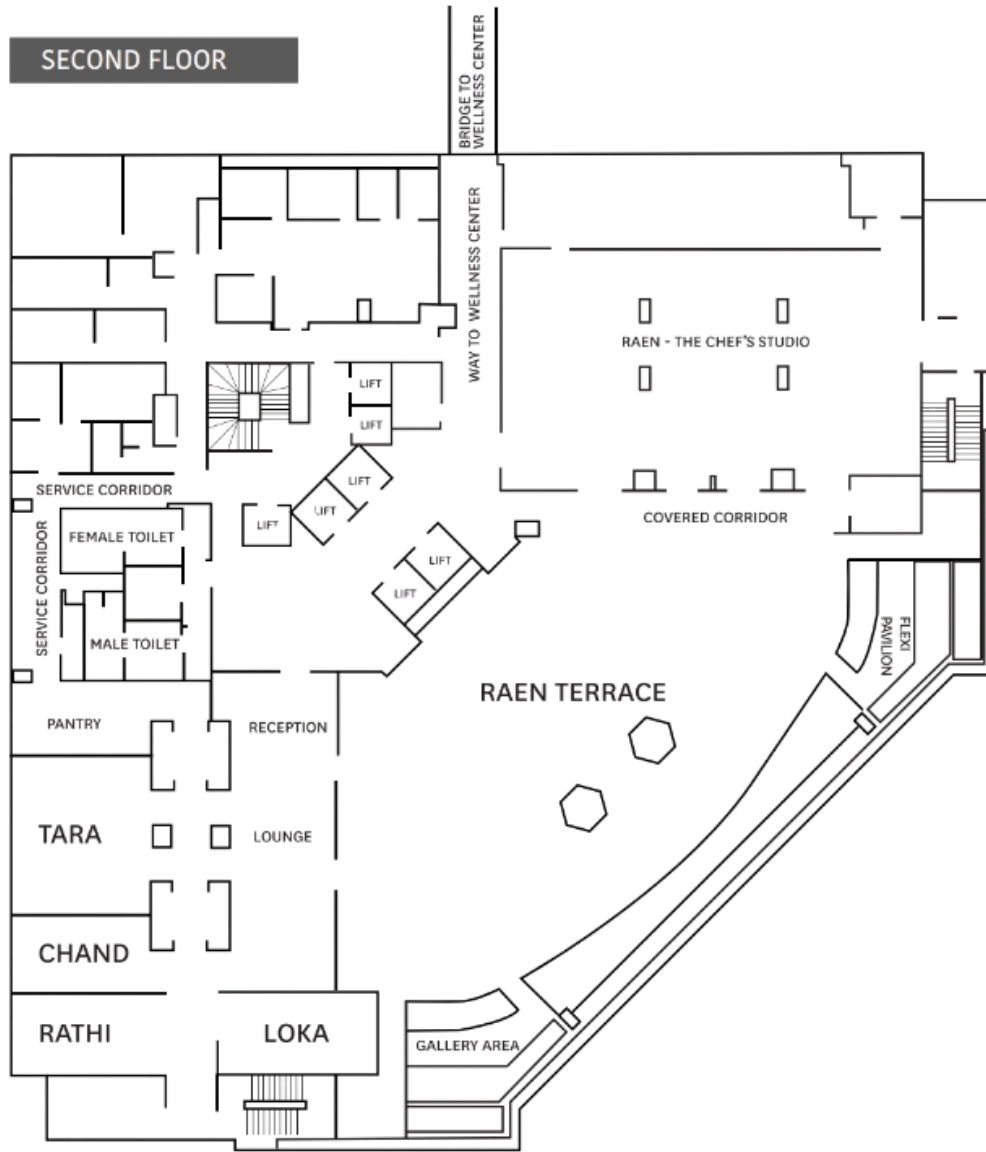

THE LEELA

HYDERABAD

THE LEELA

HYDERABAD

Gracefully envisioned as a haven of timeless celebrations, the exquisite Isfahan Ballroom welcomes guests to experience Hyderabad's regal charm in an unparalleled setting. Spanning 3,888 sq.ft., this sophisticated venue embodies understated luxury - offering a refined canvas for weddings, corporate gatherings, and bespoke events.

ISFAHAN BALLROOM

VENUE	AREA	DIMENSIONS	THEATRE	CLUSTER	CLASSROOM	U SHAPE	BOARDROOM	COCKTAIL
Isfahan	3888 sq fts	72 x 56 x 11.5 sq fts 4032 Sq ft	300	140	100	90	95	250
Raya I	1248 sq fts	52 x 24 x 12.5 sq fts 1248 Sq ft	120	56	50	40	45	80
Raya II	1352 sq fts	52 x 26 x 12.5 sq fts 1352 Sq ft	120	56	50	40	45	80

THE LEELA
HYDERABAD

THE LEELA

HYDERABAD

VENUE	AREA	DIMENSIONS							BOARDROOM
Tara	64	8.4 x 7.6 x 2.85 sq mts 687 Sq ft							14
Chand	32	4.2 x 7.6 x 2.85 sq mts 344 Sq ft							10
Rathi	33	4.2 x 7.9 x 2.85 sq mts 357 Sq ft							10
Loka	33	4.4 x 7.9 x 2.85 sq mts 374 Sq ft							10

PEA - Pre Function Area