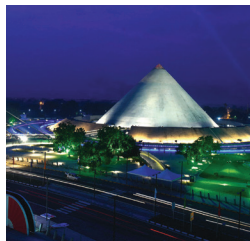

The Leela Palace Udaipur

The Leela Bhartiya City Bengaluru

The Leela Ambience
Convention Hotel Delhi

The Leela Gandhinagar

The Leela Ambience Gurugram
Hotel & Residences

The Leela Mumbai

The Leela Ashtamudi, A Raviz Hotel

The Leela Kovalam, A Raviz Hotel

Mahatma Mandir Convention
And Exhibition Centre

UPCOMING
Properties

THE LEELA HYDERABAD

Spread over 2.5 acres, The Leela Hyderabad will be a 158-room hotel located in Banjara Hills. The hotel will showcase a unique collection of restaurants offering signature dishes and curated dining experiences. The interiors will be inspired by the Nizami grandeur. Bespoke banquet areas, with over 15,000 sq. ft of indoor and verdant outdoor spaces, will cater to both small as well as large scale events. The hotel will also have a dedicated wellness centre connected with a walk-way bridge featuring a luxurious spa, salon and pool.