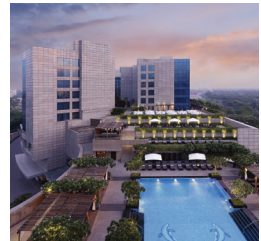

The Leela Ambience Gurugram
Hotel & Residences