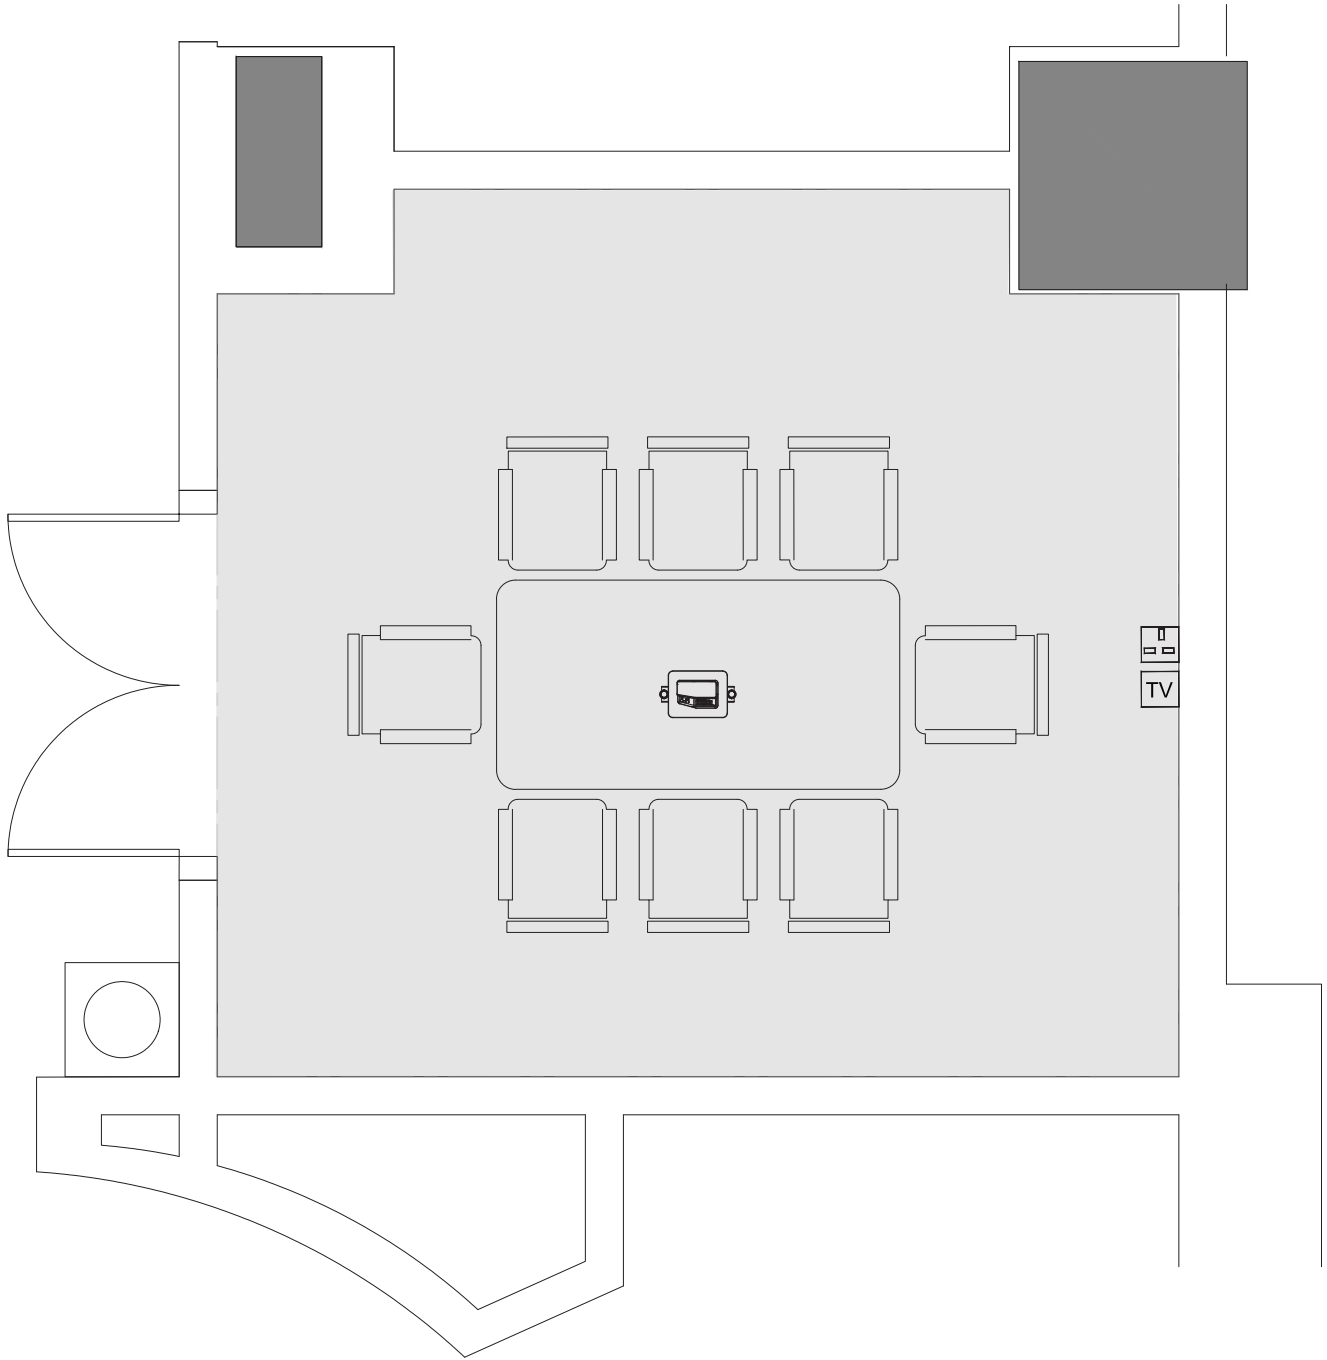

### MEETING ROOM - III

-  USABLE AREA FOR MEETING ROOM
-  HDMI
-  16 AMPS SOCKET
-  TV SOCKET
-  5 AMP SOCKET
-  PROJECTOR