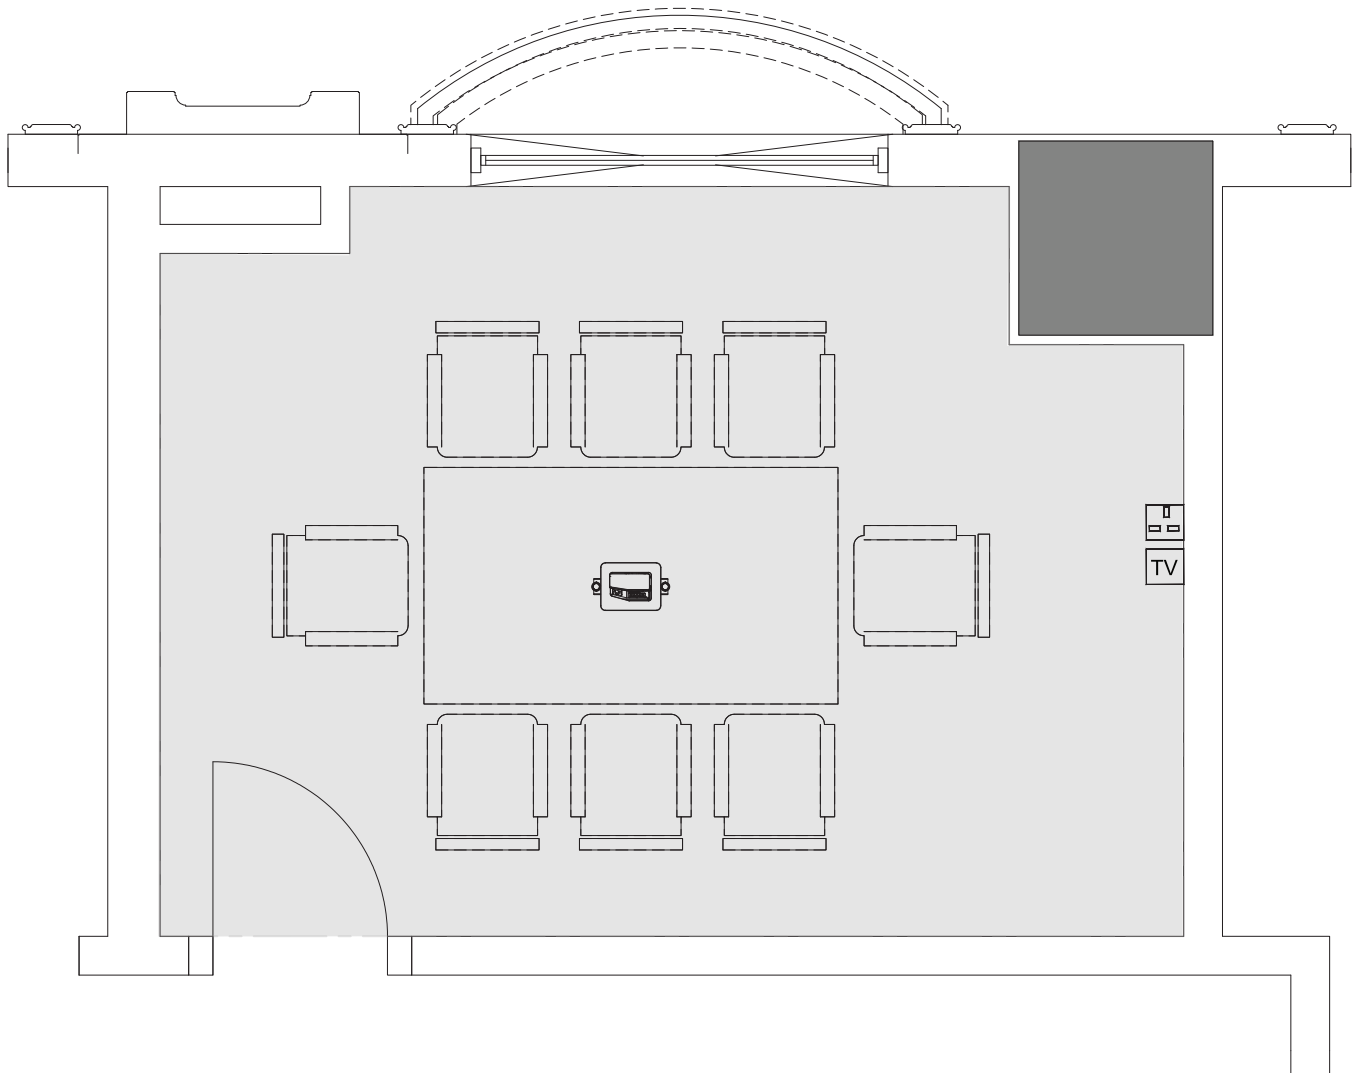

THE LEELA PALACE
NEW DELHI

THE LEELA PALACE NEW DELHI
Chanakyapuri, Diplomatic
Enclave - 110 023
T. +91 (11) 3933 1234
F. +91 (11) 3933 1235

MEETING ROOM - II

- USABLE AREA FOR MEETING ROOM
-  HDMI
-  16 AMPS SOCKET
-  TV SOCKET
-  5 AMP SOCKET
-  PROJECTOR