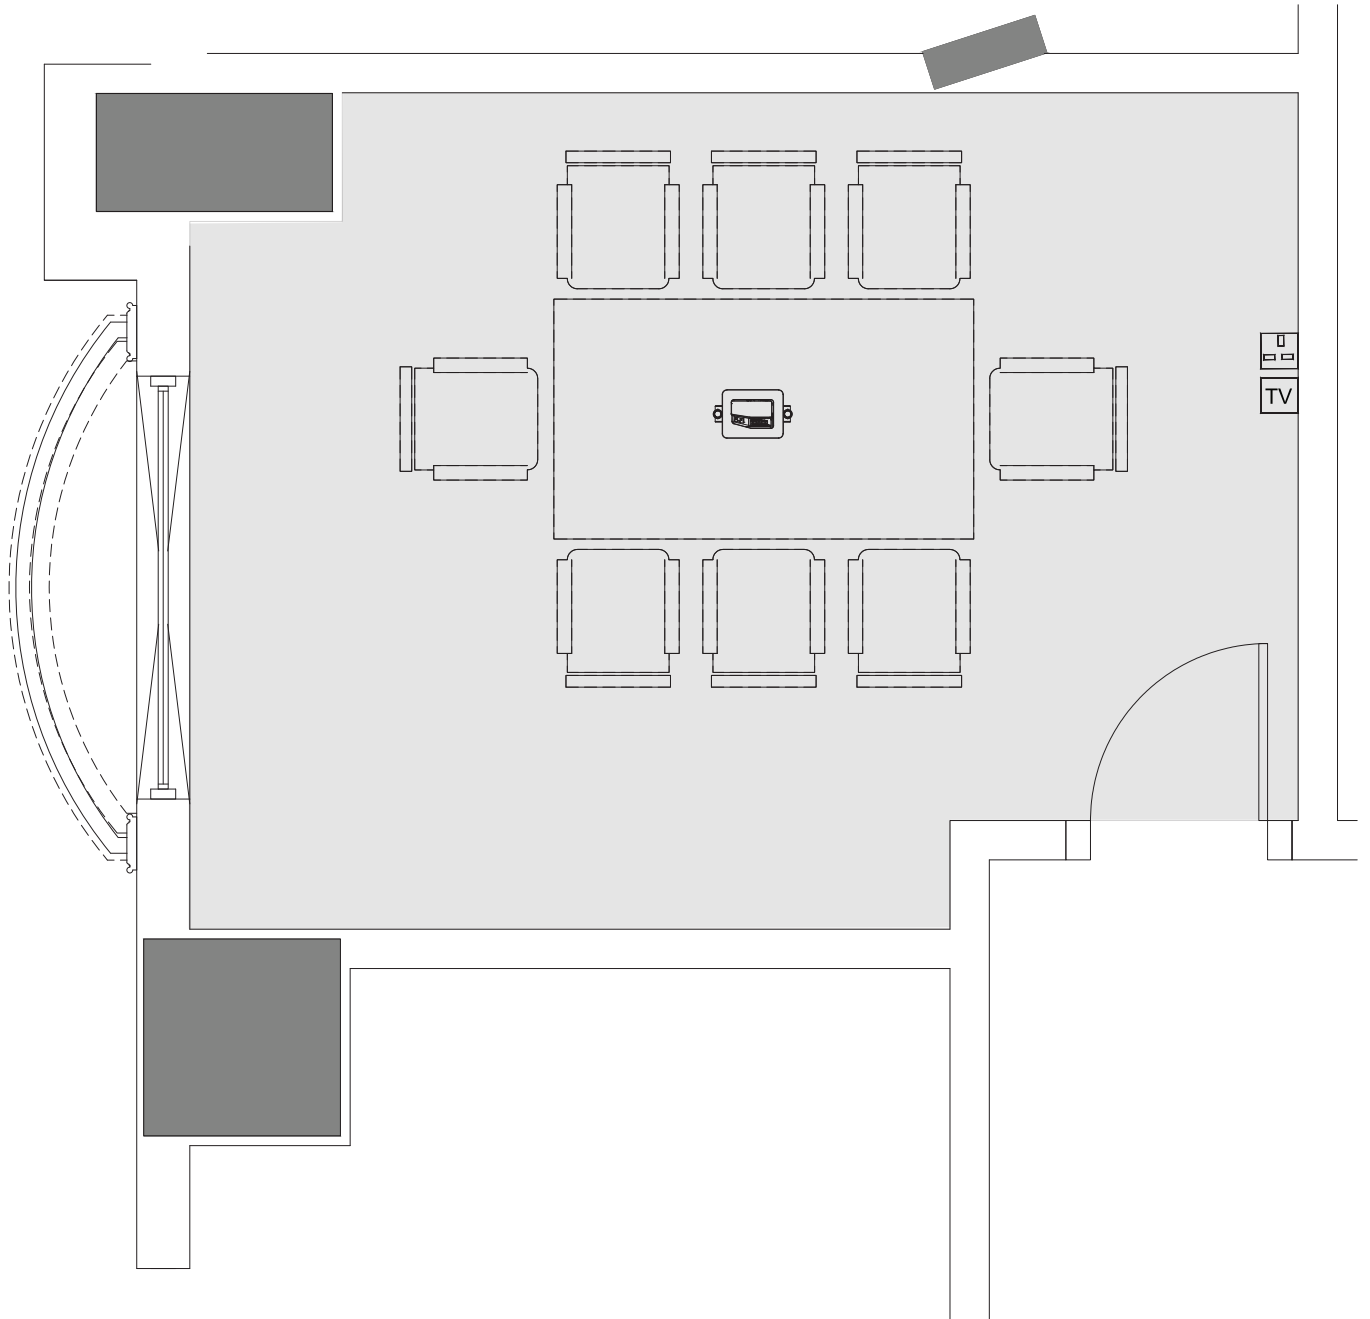

## MEETING ROOM - I

	USABLE AREA FOR MEETING ROOM
	HDMI
	16 AMPS SOCKET
	TV SOCKET
	5 AMP SOCKET