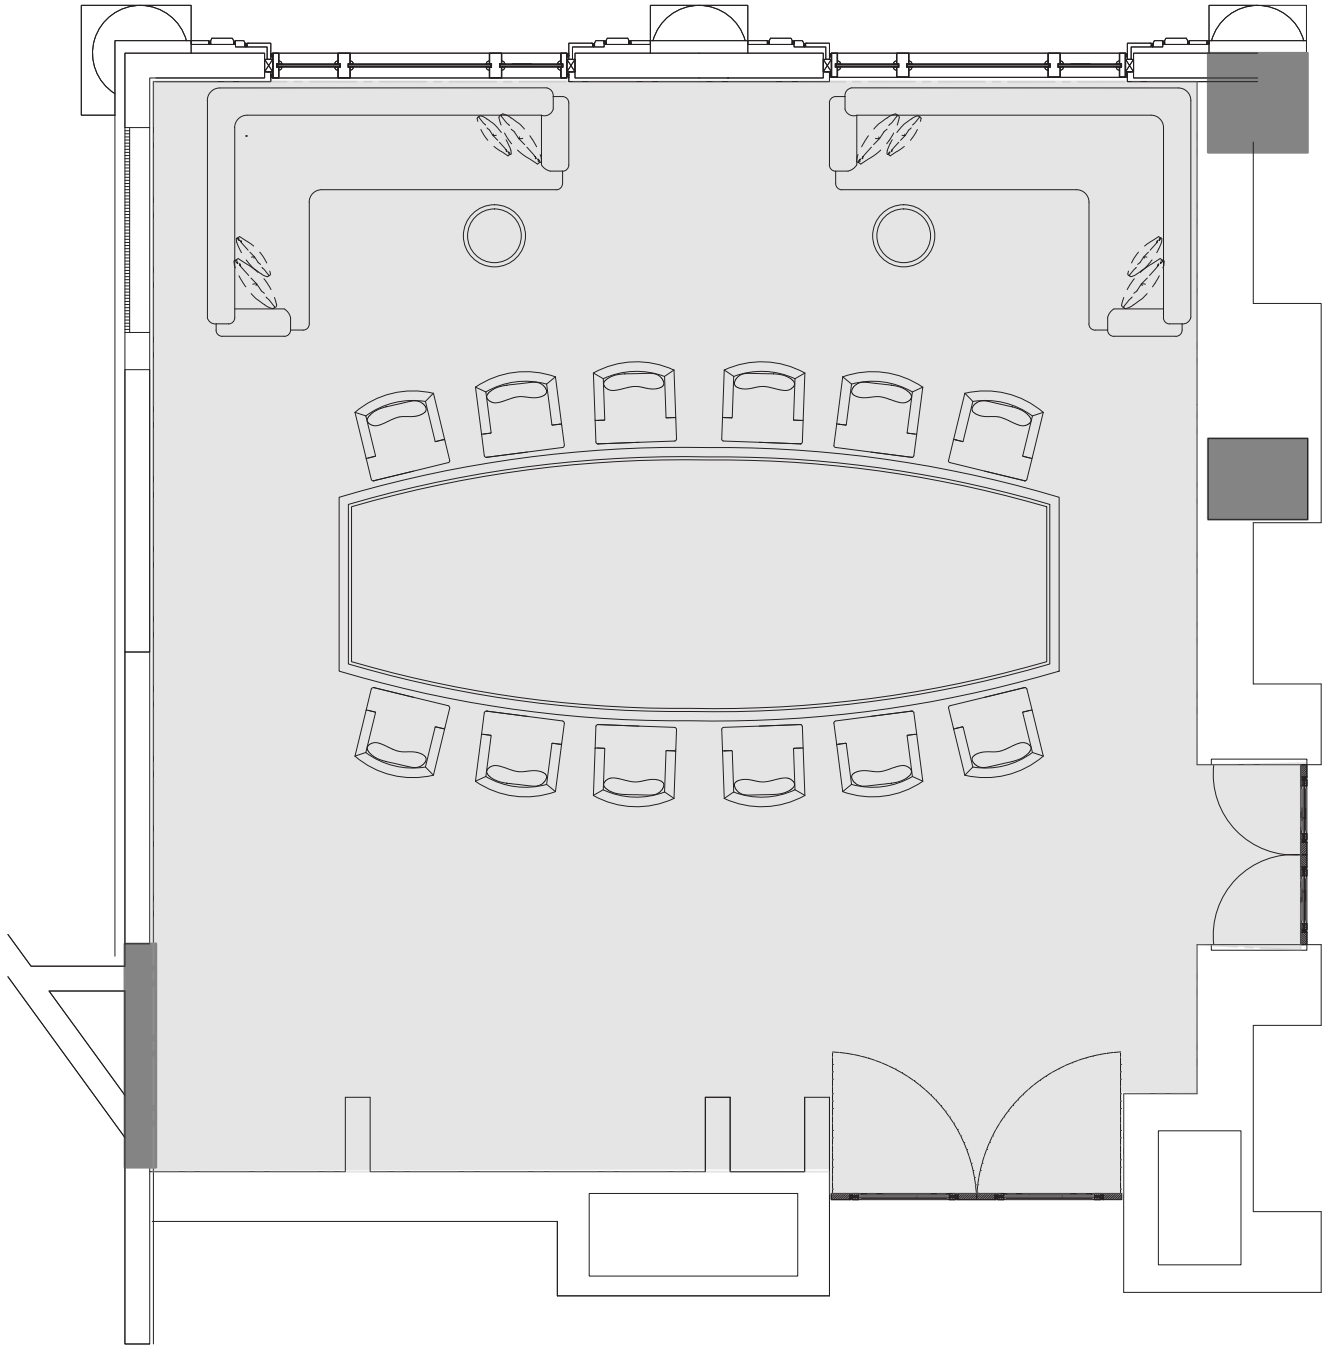

THE LEEA PALACE
NEW DELHI

THE LEEA PALACE NEW DELHI
Chanakyapuri, Diplomatic
Enclave - 110 023
T. +91 (11) 3933 1234
F. +91 (11) 3933 1235

LE CIRQUE BOARDROOM

- USABLE AREA FOR MEETING ROOM
- 📺 HDMI
- 🔌 16 AMPS SOCKET
- 📺 TV SOCKET
- 🔌 5 AMP SOCKET
- 📺 PROJECTOR