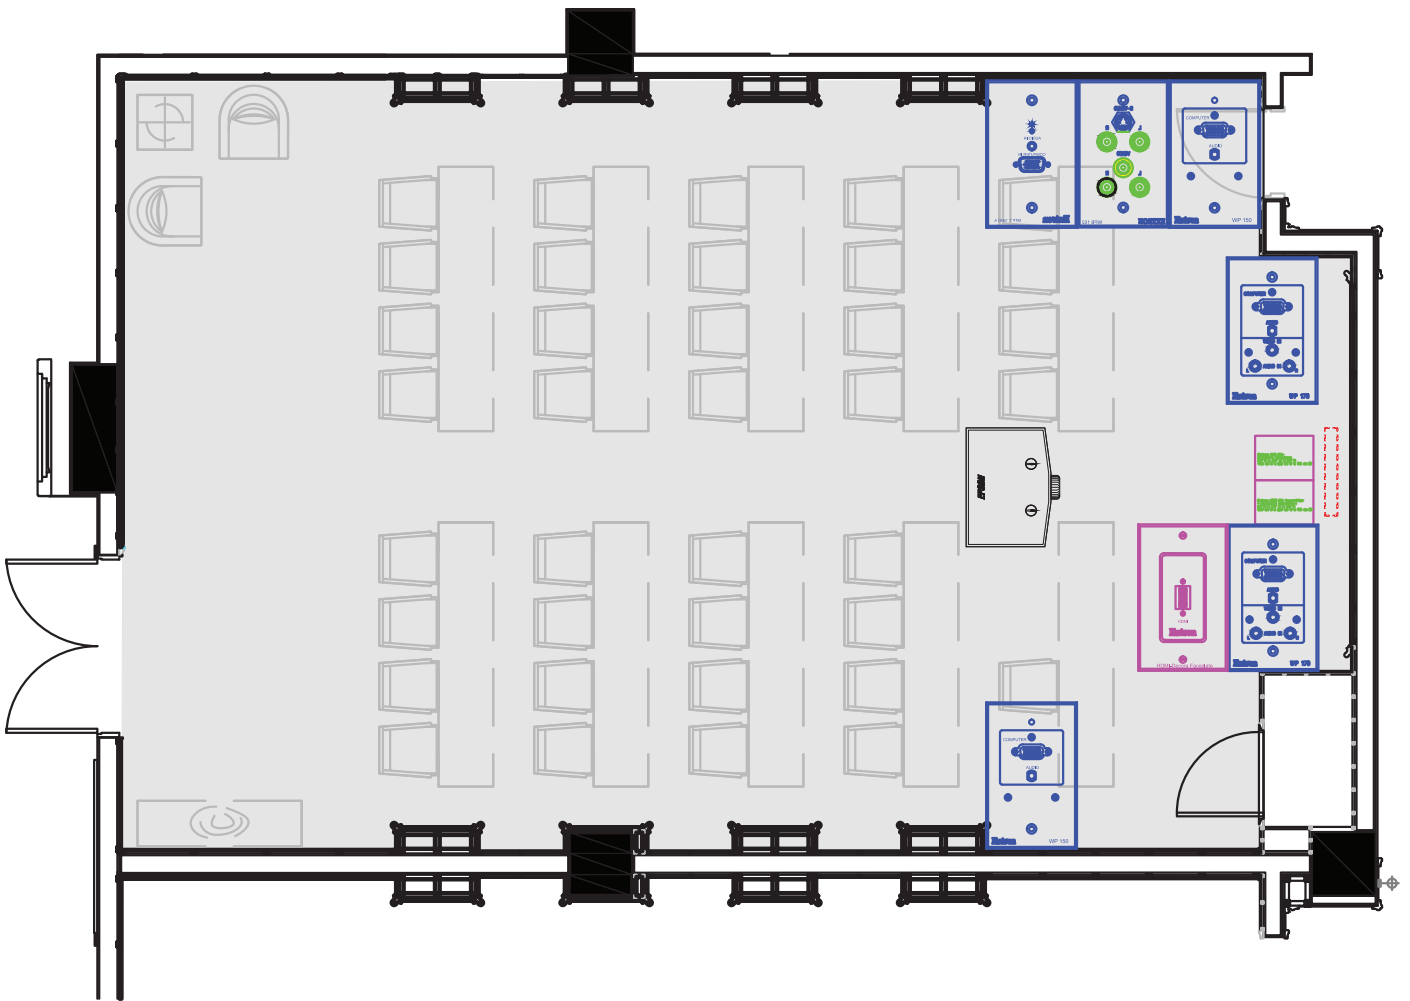

## MEETING ROOM - 1

■	USABLE AREA FOR MEETING ROOM		COMPUTER
TL	TELEPHONE SOCKET		MIKE
D	DATA SOCKET		VIDEO
	16 AMP SOCKET		HDMI TYPE 1
TV	TV SOCKET		HDMI TYPE 2
	5 AMP SOCKET		
	CHANDELIER		
	PARTITION		
	PROJECTOR		
	SCREEN		