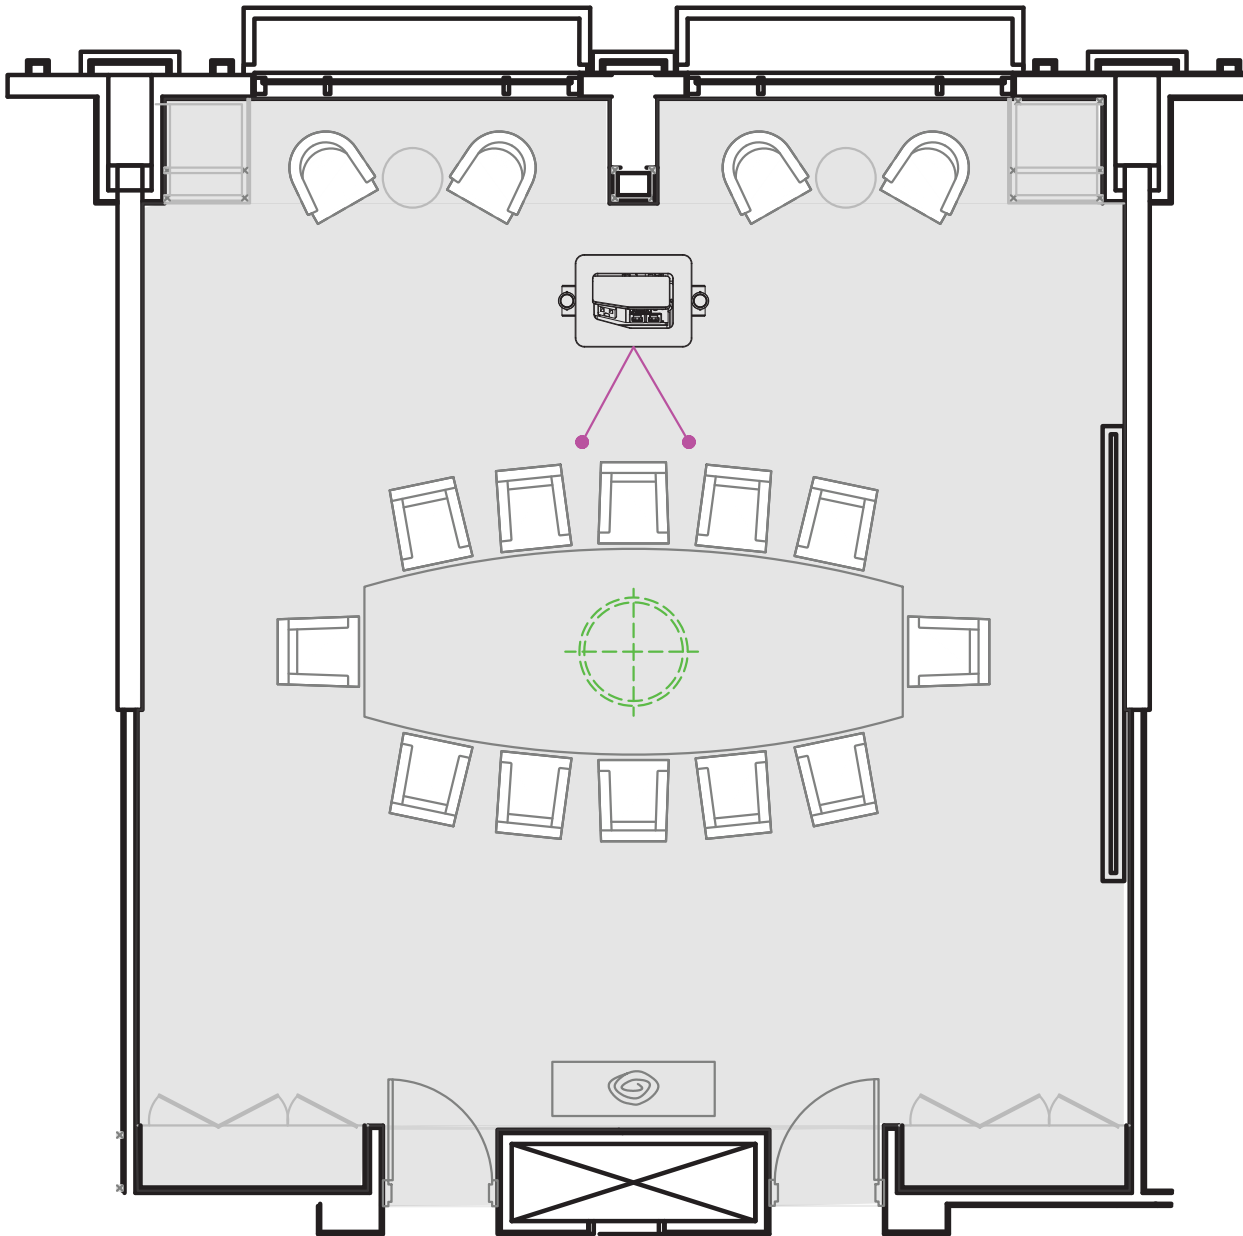

THE LEEA PALACE
CHENNAI

THE LEEA PALACE CHENNAI

Adyar Sea face,

M.R.C Nagar - 600 028

T. +91 (44) 6665 1234

F. +91 (44) 3366 1212

BOARD ROOM - 4

	USABLE AREA FOR MEETING ROOM		COMPUTER
	TELEPHONE SOCKET		MIKE
	DATA SOCKET		HDMI TYPE 1
	16 AMP SOCKET		HDMI TYPE 2
	TV SOCKET		HDMI TYPE 3
	5 AMP SOCKET		
	CHANDELIER		
	PARTITION		
	PROJECTOR		
	SCREEN		