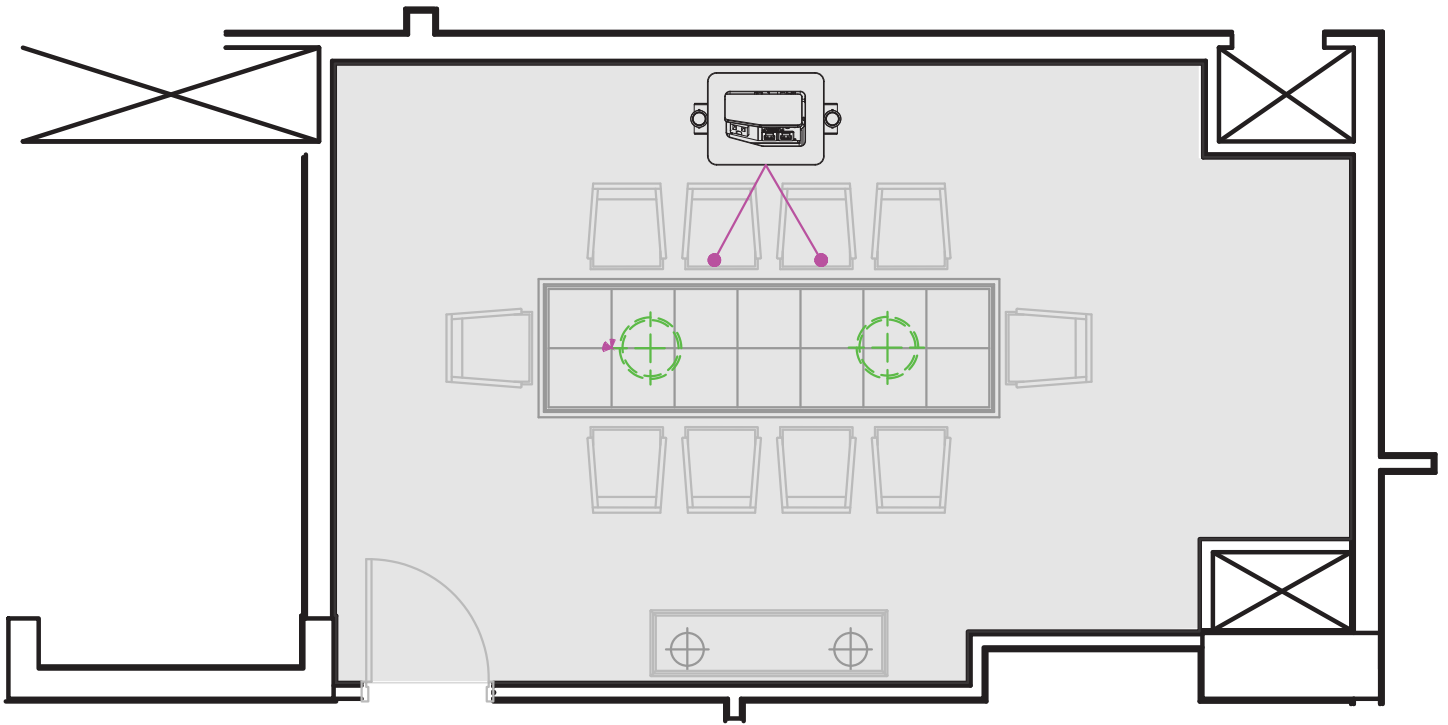

THE LEEA PALACE
CHENNAI

THE LEEA PALACE CHENNAI

Adyar Sea face,
M.R.C Nagar - 600 028
T. +91 (44) 6665 1234
F. +91 (44) 3366 1212

BOARD ROOM - 3

	USABLE AREA FOR MEETING ROOM		COMPUTER
	TELEPHONE SOCKET		MIKE
	DATA SOCKET		HDMI TYPE 1
	16 AMP SOCKET		HDMI TYPE 2
	TV SOCKET		HDMI TYPE 3
	5 AMP SOCKET		
	CHANDELIER		
	PARTITION		
	PROJECTOR		
	SCREEN		