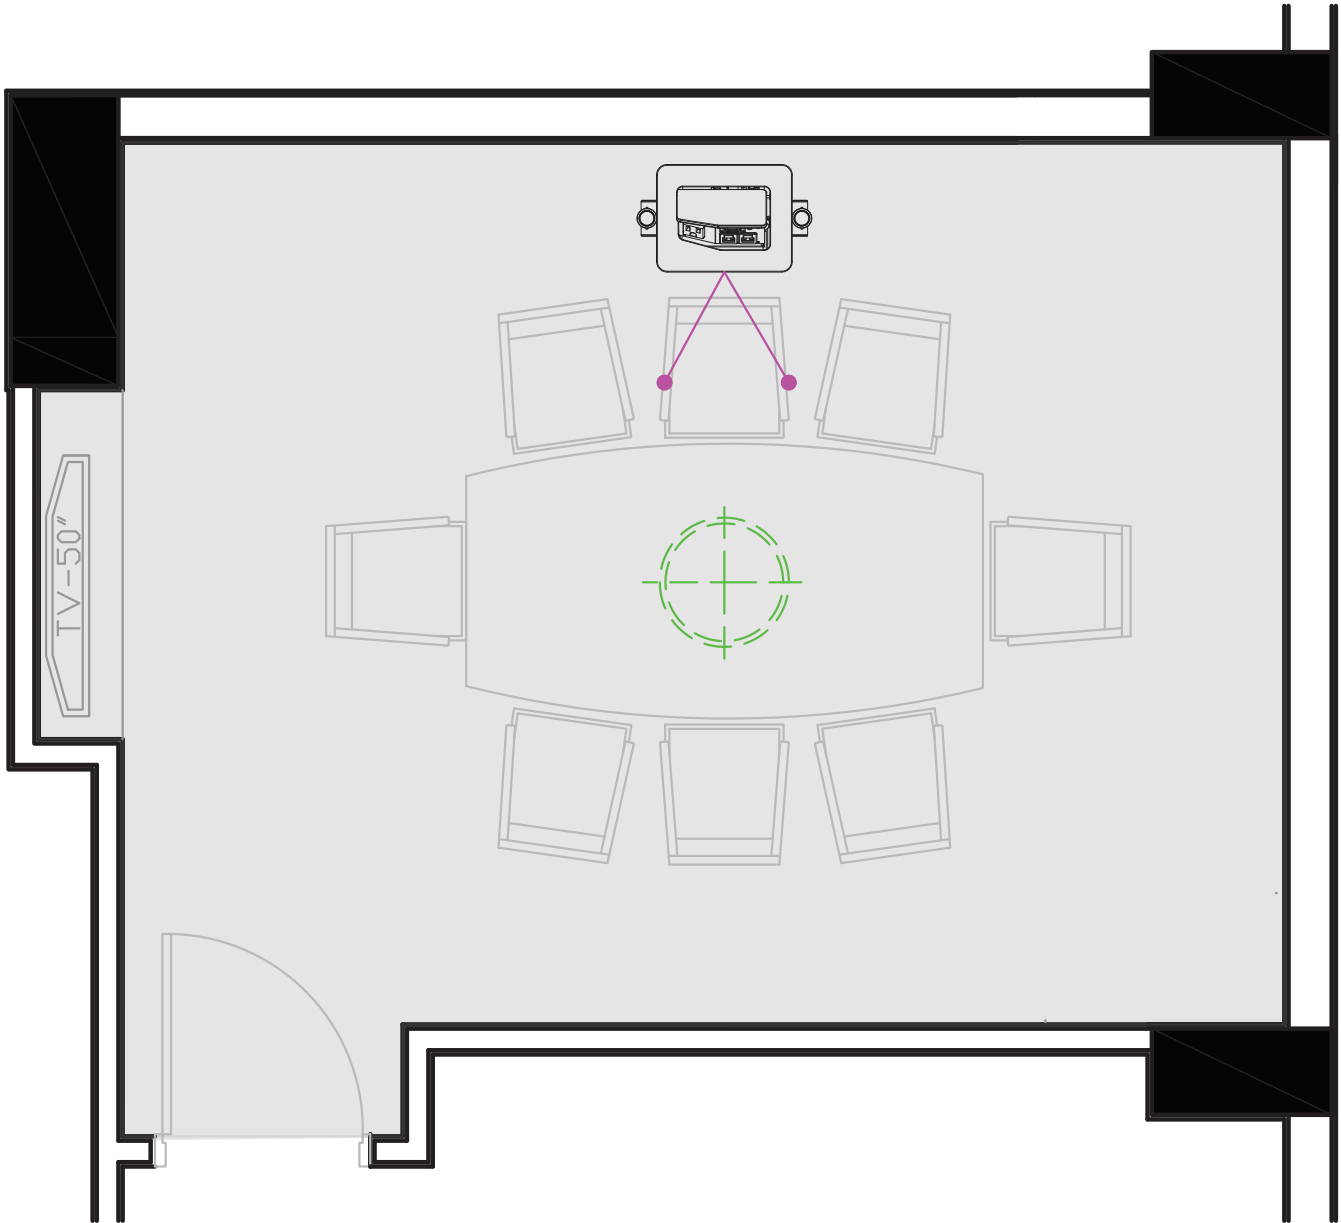

THE LEEA PALACE
CHENNAI

THE LEEA PALACE CHENNAI

Adyar Sea face,
M.R.C Nagar - 600 028
T. +91 (44) 6665 1234
F. +91 (44) 3366 1212

BOARD ROOM - 2

	USABLE AREA FOR MEETING ROOM		COMPUTER
	TELEPHONE SOCKET		MIKE
	DATA SOCKET		HDMI TYPE 1
	16 AMP SOCKET		HDMI TYPE 2
	TV SOCKET		HDMI TYPE 3
	5 AMP SOCKET		
	CHANDELIER		
	PARTITION		
	PROJECTOR		
	SCREEN		