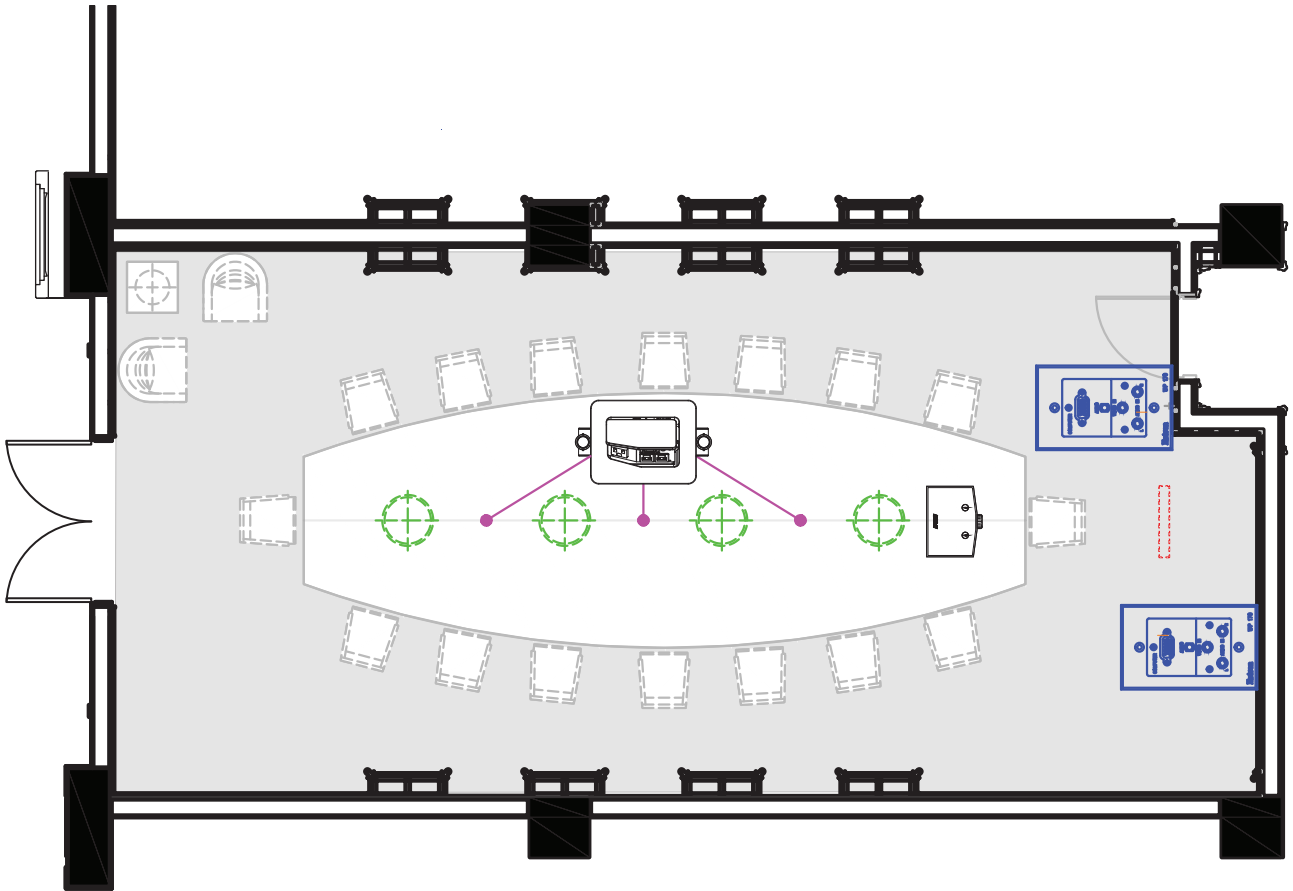

THE LEEA PALACE
CHENNAI

THE LEEA PALACE CHENNAI

Adyar Sea face,
M.R.C Nagar - 600 028
T. +91 (44) 6665 1234
F. +91 (44) 3366 1212

BOARD ROOM - 1

	USABLE AREA FOR MEETING ROOM		COMPUTER
	TELEPHONE SOCKET		MIKE
	DATA SOCKET		HDMI TYPE 1
	16 AMP SOCKET		HDMI TYPE 2
	TV SOCKET		HDMI TYPE 3
	5 AMP SOCKET		
	CHANDELIER		
	PARTITION		
	PROJECTOR		
	SCREEN		