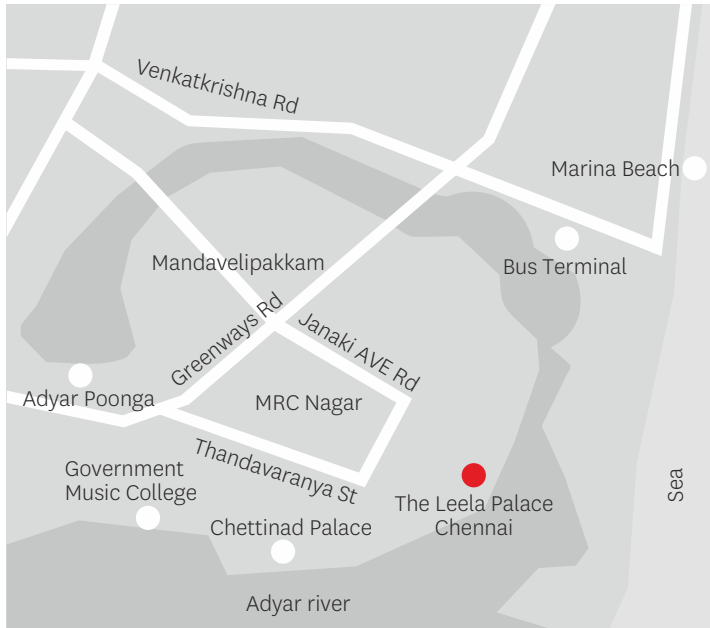

RESERVATIONS & INFORMATION

THE LEELA PALACES, HOTELS AND RESORTS

GDS CHAIN CODE: LR

THE LEELA RESERVATIONS

WORLDWIDE TOLL FREE

INDIA	1-800-1031-444
USA	855 670 3444
UK	08000 261 111
HONG KONG	800 906 444
SINGAPORE	1800 223 4444
PRIVATE LINES	+ 91 124 4425 444

www.theleela.com

PREFERRED HOTELS AND RESORTS WORLDWIDE

TOLL NUMBER 1 817 567 9633

Asia & Pacific

Australia, China, Hong Kong, India, Japan, Singapore, New Zealand, Taiwan, Thailand

Central & South America

Argentina, Brazil, Chile, Colombia

Europe

Austria, Belgium, France, Germany, Ireland, Italy, Netherlands, Norway, Russia, Spain, Sweden, Switzerland, UK

Middle East & Africa

Israel, South Africa, UAE

North America

Canada, USA, Mexico

www.preferredhotels.com

TRANSPORTATION

International Airport, 16 km
Chennai City Centre, 5 km

The Leela Palace Chennai

Adyar Seaface, MRC Nagar,
Chennai 600 028 India

tel: +91 44 6665 1234

fax: +91 44 3366 1212

e mail : reservations@theleela.com

THE LEELA PALACE

CHENNAI

The Leela Palaces, Hotels and Resorts: Bengaluru, Chennai, Jaipur, New Delhi, Udaipur, Bhartiya City Bengaluru, Delhi, Gandhinagar, Gurugram, Mumbai, Ashtamudi, Kovalam.