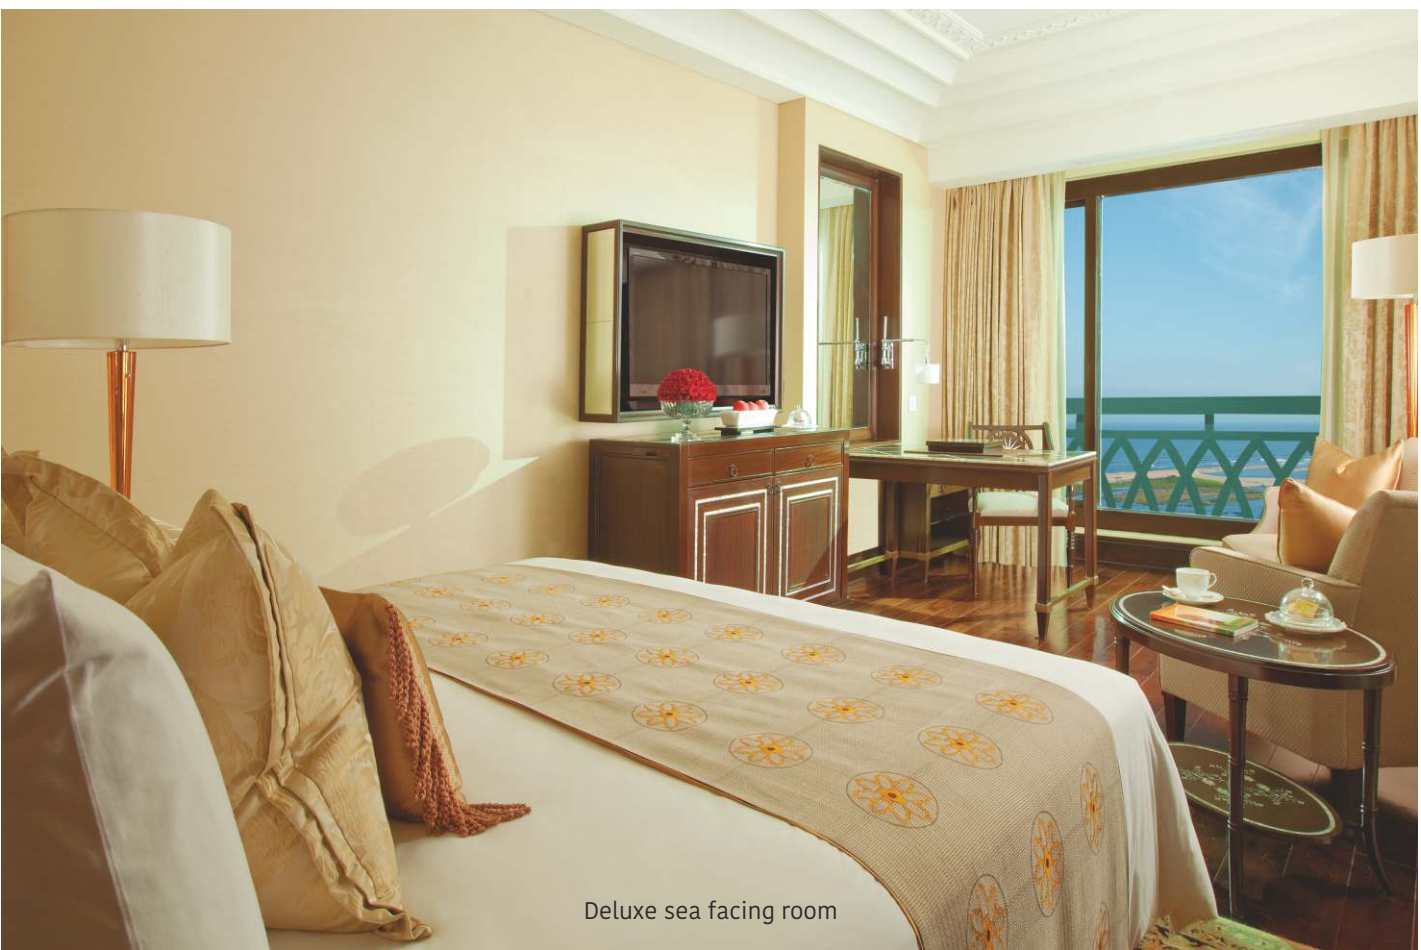

Guestroom Amenities

- LED television with Blu-ray player
- Internet protocol (IP) phone
- Broadband wireless high speed internet
- Electronic safe
- Ergonomic mattress

- A gourmet corner with fine selection of spirits, soft beverages and snacks
- Tea and coffee maker
- Luxury bathrooms with spa mood lighting and two phone lines
- Power supply: 110/220 volts

Spa and Fitness

- The Spa
- Steam and sauna
- State-of-the-art fitness studio
- Swimming pool

Special Features

- The Salon
- Cult India - The Lifestyle Boutique

China XO

Grand Staircase

Deluxe sea facing room