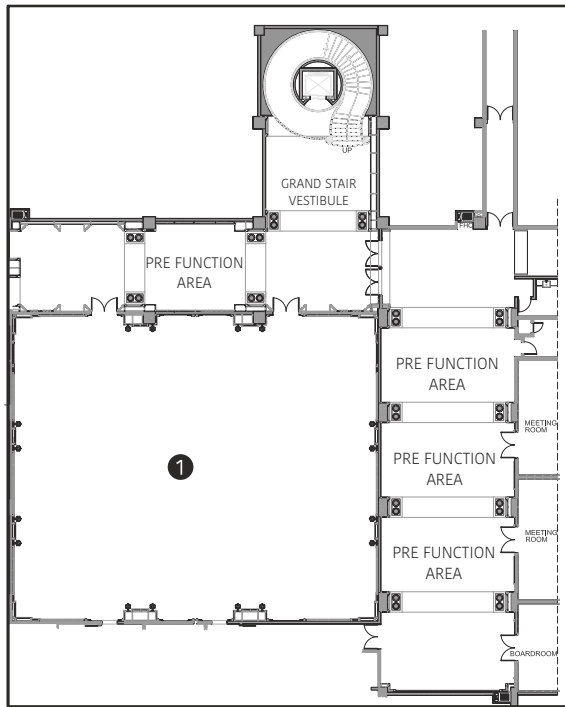

Spa and Fitness

- The Spa
- Steam and sauna
- State-of-the-art fitness studio
- Swimming pool

Special Features

- The Salon
- Cult India - The Lifestyle Boutique

China XO

Grand Staircase

Deluxe sea facing room

BANQUET & MEETING ROOM FLOOR PLAN

- 1 ROYAL BALLROOM
- 2 GRAND BALLROOM

VENUE	AREA SQ. FT.	DIMENSIONS L x W x H	THEATRE STYLE	CLASS ROOM	U-SHAPE	BOARD ROOM	SITDOWN BUFFET	CLUSTER STYLE	RECEPTION
LOBBY LEVEL									
Grand Ballroom	12300	142 x 97 x 20	1000	450	240	150	500	400	1200
Pre Function Area	3800	131 x 29 x 22							
LOWER LOBBY LEVEL									
Royal Ballroom	6525	87 x 75 x 14	480	180	160	100	200	160	600
Pre Function Area	2415	115 x 21 x 15							
Meeting Room 1	1092	26 x 24 x 16	70	45	25	24	50	40	75
Meeting Room 2	1092	26 x 24 x 16	70	45	25	24	50	40	75
Boardroom 1	798	19 x 42 x 16				16			
FIRST FLOOR									
Boardroom 2	293	14 x 21 x 8				10			
Boardroom 3	218	13 x 17 x 8				8			
Boardroom 4	167	14 x 12 x 8				6			
Office Room	150	14 x 11 x 8							