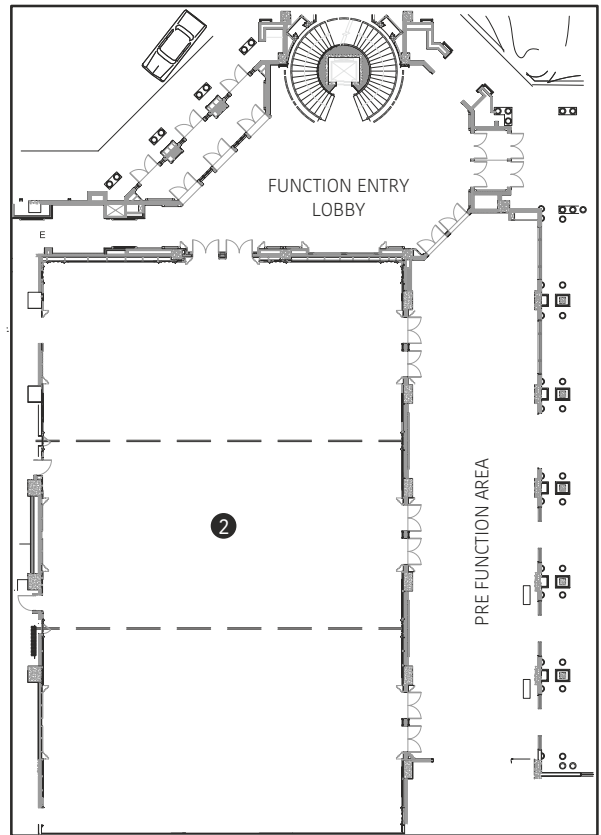

Conference & Banquet Facilities

- Grand Ballroom with a pre-function area
- Royal Ballroom with pre-function area and 2 meeting rooms
- 4 boardrooms and 1 office room at the business centre
- 2 boardrooms at the Royal Club

BANQUET & MEETING ROOM FLOOR PLAN

- 1 ROYAL BALLROOM
- 2 GRAND BALLROOM

VENUE	AREA SQ. FT.	DIMENSIONS L x W x H	THEATRE STYLE	CLASS ROOM	U-SHAPE	BOARD ROOM	SITDOWN BUFFET	CLUSTER STYLE	RECEPTION
LOBBY LEVEL									
Grand Ballroom	12300	142 x 97 x 20	1000	450	240	150	500	400	1200
Pre Function Area	3800	131 x 29 x 22							
LOWER LOBBY LEVEL									
Royal Ballroom	6525	87 x 75 x 14	480	180	160	100	200	160	600
Pre Function Area	2415	115 x 21 x 15							
Meeting Room 1	1092	26 x 24 x 16	70	45	25	24	50	40	75
Meeting Room 2	1092	26 x 24 x 16	70	45	25	24	50	40	75
Boardroom 1	798	19 x 42 x 16				16			
FIRST FLOOR									
Boardroom 2	293	14 x 21 x 8				10			
Boardroom 3	218	13 x 17 x 8				8			
Boardroom 4	167	14 x 12 x 8				6			
Office Room	150	14 x 11 x 8							